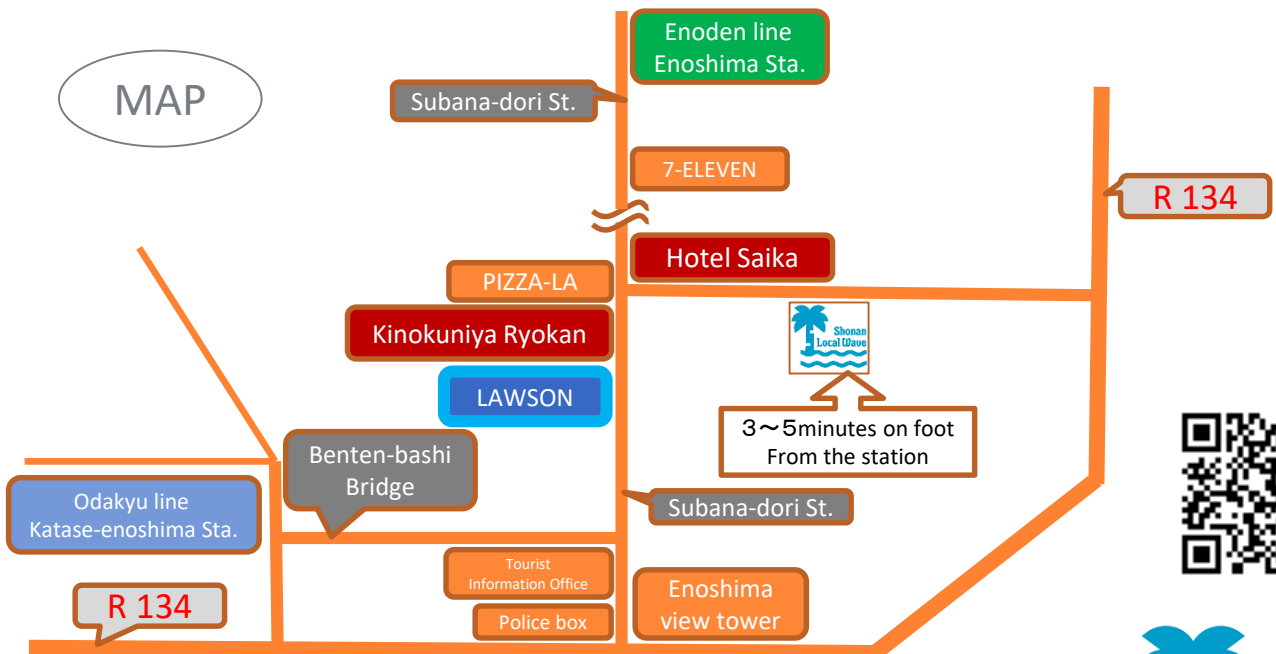

BIKE RENTAL

Luggage storage

We have stylish brand bikes!!

Less than 1h/¥500 2h/¥900 3h/¥1,200 4h/¥1,500 1day/¥1,800

Service・・・Luggage storage , Shower room

MAP

Specified Nonprofit Corporation Shonan Local Wave
 Address:1-12-3 One and Only Shonan Building 105,Katasekaigan,
 Fujisawa-shi,251-0035 TEL 0466-76-6066/090-6164-7482
 E-Mail info@slw.or.jp https://slw.or.jp